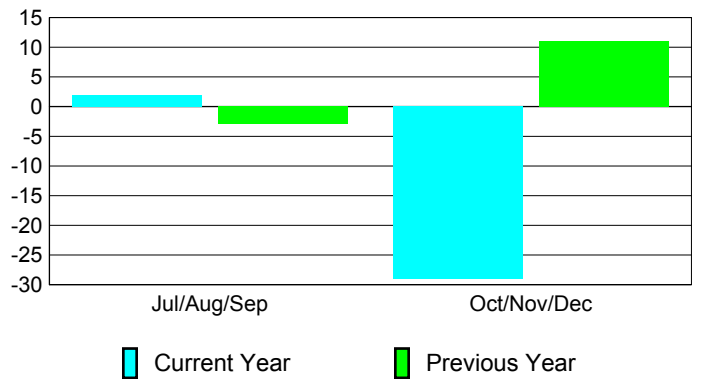

Comparison of Membership Gain/Loss

Current Year Compared to the Previous Year